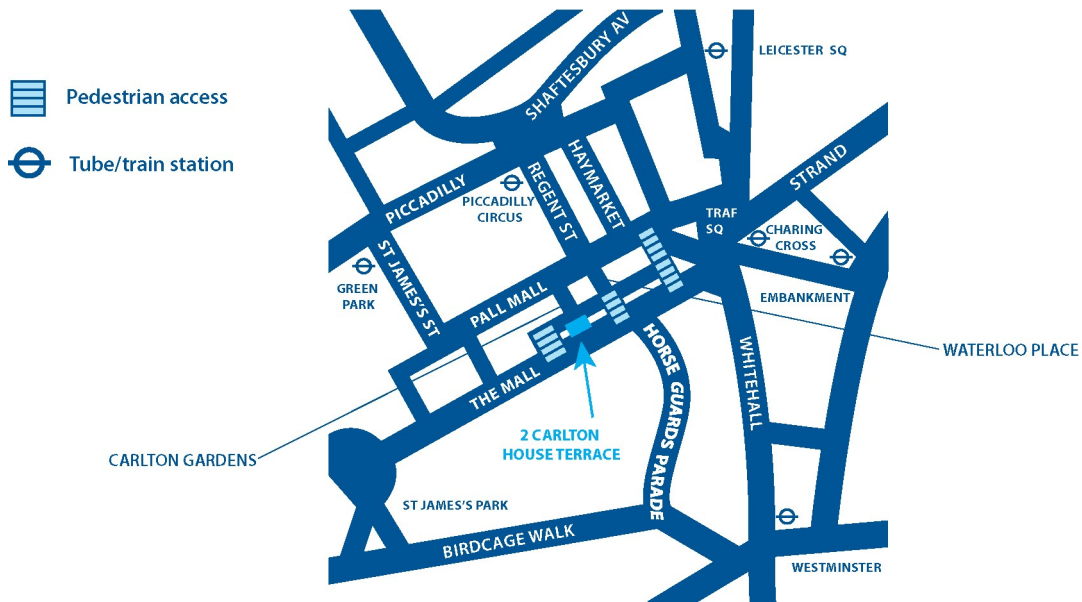

How to find us

Train:

Piccadilly Underground Station (Piccadilly Line)

Take the exit marked – LOWER REGENT STREET – Walk down Lower Regent Street until you join Waterloo Place, walk to the far end and turn right onto Carlton House Terrace.

London Charing Cross Station (Northern and Bakerloo Underground Lines)

Take the exit marked – THE MALL – go through the subway and come up the stairs, go around the left. Walk along the Mall until you come to Waterloo Place, turn left and walk to the far end and turn right onto Carlton House Terrace.

London Victoria (Circle and District Underground Lines)

Join the Circle or District Line to St James Square and then it is a short walk through St James' Park to the College. You could also walk direct from London Victoria to the College, which would take about 20 minutes.

London Paddington (Hammersmith and City Underground Line)

Join the Hammersmith and City Line and change at Baker Street for the Piccadilly line.

London Liverpool Street (Hammersmith and City, Circle and Metropolitan Underground Line)

Join the Central Line and change at Holborn for the Piccadilly line.

London Euston (Northern and Victoria Underground Lines)

Join the Northern Line to Charing Cross or the Victoria Line to Green Park then it is a short walk via Piccadilly.

Airports:

Gatwick Airport

The Gatwick Express runs every 15 minutes to London Victoria – journey time is 30 minutes (35 minutes on Sundays). Then you have a choice of tube lines to get to the College, roughly 25 minutes journey from Victoria. Alternatively it is a ten minute taxi ride from Victoria Station.

Heathrow Airport

The Heathrow Express runs every 15 minutes to London Paddington – journey time is 15 minutes (23 minutes to Terminal 4).

Alternatively you can catch the Piccadilly line tube from Heathrow Airport straight to Piccadilly Station which is only five minutes walking distance from the College and takes about 40 minutes.